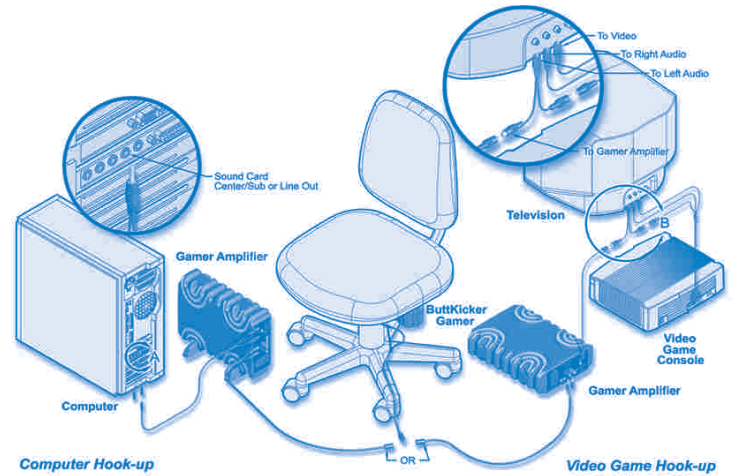

ButtKicker®
Feel what you've been missing...