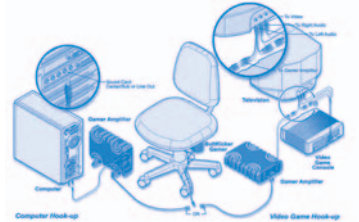

### LIVE THE GAME. FEEL THE MUSIC. BUTTKICKER GAMER

Awesome for gaming, computer entertainment and digital music playback.

- Contents include:**
- ButtKicker Gamer with Easy Clamp™ attachment mechanism
  - ButtKicker Gamer Power Amplifier with optional standing feet
  - 13.5' cable with quick release
  - RCA and mini "Y" adapters
  - 5' RCA to RCA cable and 5' RCA to mini cable
  - Two Velcro® cable ties

BK-GR ..... \$\$\$\$

**ButtKicker**  
Feel what you've been missing...

For workplace or home, the ButtKicker Gamer easily attaches to most standard center post chairs. Feel the low end without making the room loud. Turn down or turn off your subwoofer and still feel all the bass you want. Experience powerful bass even while using headphones. Ideal for apartment or dormitory use.

### AWESOME FOR GAMING, COMPUTER ENTERTAINMENT AND DIGITAL MUSIC PLAYBACK

For workplace or home, the ButtKicker Gamer easily attaches to most standard center post chairs. Feel the low end without making the room loud. Turn down or turn off your subwoofer and still feel all the bass you want. Experience powerful bass even while using headphones. Ideal for apartment or dormitory use.