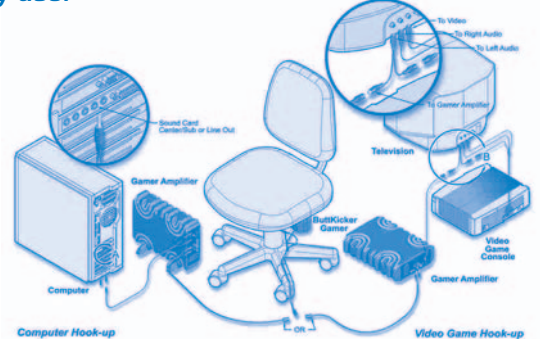

### AWESOME FOR GAMING, COMPUTER ENTERTAINMENT AND DIGITAL MUSIC PLAYBACK

For workplace or home, the ButtKicker Gamer easily attaches to most standard center post chairs. Feel the low end without making the room loud. Turn down or turn off your subwoofer and still feel all the bass you want. Experience powerful bass even while using headphones. Ideal for apartment or dormitory use.