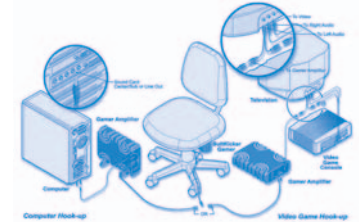

1.

LIVE THE GAME. FEEL THE MUSIC. BUTTKICKER GAMER

Awesome for gaming, computer entertainment and digital music playback.

- Contents include:**
- ButtKicker Gamer with Easy Clamp™ attachment mechanism
 - ButtKicker Gamer Power Amplifier with optional standing feet
 - 13.5' cable with quick release
 - RCA and mini "Y" adapters
 - 5' RCA to RCA cable and 5' RCA to mini cable
 - Two Velcro® cable ties

BK-GR **\$\$\$.\$\$**

ButtKicker®
Feel what you've been missing...

For workplace or home, the ButtKicker Gamer easily attaches to most standard center post chairs. Feel the low end without making the room loud. Turn down or turn off your subwoofer and still feel all the bass you want. Experience powerful bass even while using headphones. Ideal for apartment or dormitory use.

2.

LIVE THE GAME. FEEL THE MUSIC. BUTTKICKER GAMER

Awesome for gaming, computer entertainment and digital music playback.

- Contents include:**
- ButtKicker Gamer with Easy Clamp™ attachment mechanism
 - ButtKicker Gamer Power Amplifier with optional standing feet
 - 13.5' cable with quick release
 - RCA and mini "Y" adapters
 - 5' RCA to RCA cable and 5' RCA to mini cable
 - Two Velcro® cable ties